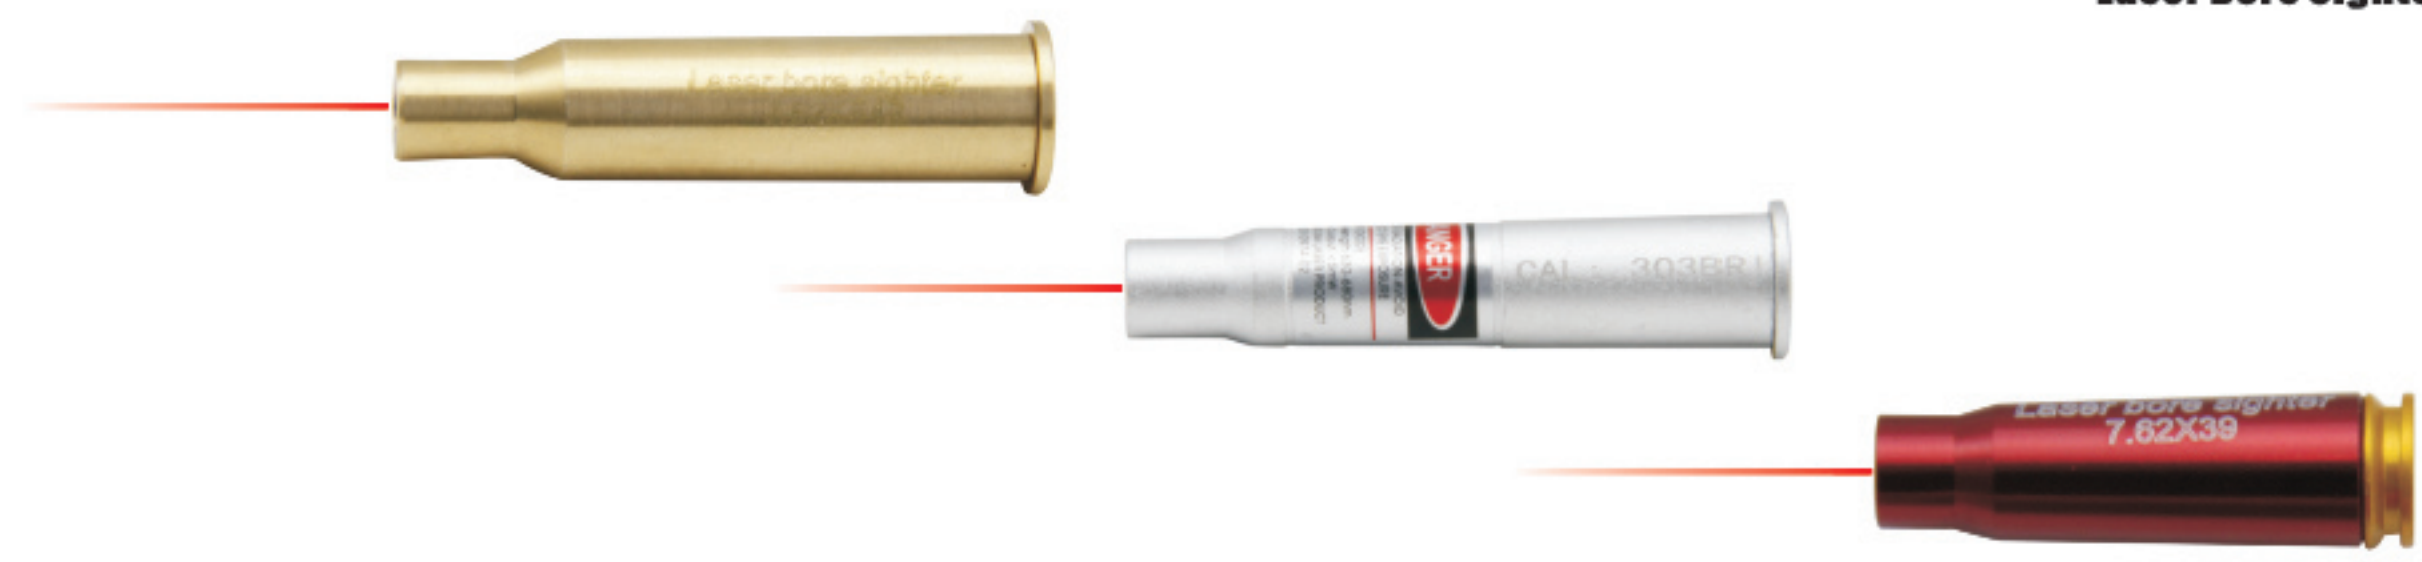

LBS-001U

Laser Bore Sighter

Item NO	Size	NW	Material	Specifications
LBS-45	1.14"x0.47"x0.47"	12g	Bronze	Laser bore sighter CAL:45ACP
LBS-30	1.30"x0.35"x0.35"	6g	Bronze	Laser bore sighter CAL:.30
LBS-222	1.57"x0.39"x0.39"	8g	Bronze	Laser bore sighter CAL:222REM
LBS-76239	1.54"x0.47"x0.47"	16g	Bronze	Laser bore sighter CAL:7.62x39
LBS-223	1.77"x0.39"x0.39"	8g	Bronze	Laser bore sighter CAL:.223
LBS-308	1.81"x0.47"x0.47"	24g	Bronze	Laser bore sighter CAL:.308
LBS-3030	2.04"x0.51"x0.51"	16g	Bronze	Laser bore sighter CAL:30-30WIN
LBS-76254	2.13"x0.55"x0.55"	28g	Bronze	Laser bore sighter CAL:7.62x54R
LBS-6555	2.24"x0.47"x0.47"	26g	Bronze	Laser bore sighter CAL:6.5x55
LBS-757	2.13"x0.55"x0.55"	28g	Bronze	Laser bore sighter CAL:7x57R
LBS-8	2.21"x0.47"x0.47"	28g	Bronze	Laser bore sighter CAL:8mm
LBS-7	2.20"x0.51"x0.51"	36g	Bronze	Laser bore sighter CAL:7mm
LBS-3006	2.48"x0.51"x0.51"	24g	Bronze	Laser bore sighter CAL:.30-06/0.25-06/.270WIN
LBS-300	2.64"x0.55"x0.55"	40g	Bronze	Laser bore sighter CAL:300WIN
LBS-303	2.20"x0.59"x0.59"	8g	Aluminium	Laser bore sighter CAL:303BRI
LBS-857	2.24"x0.51"x0.51"	12g	Aluminium	Laser bore sighter CAL:8x57JS
LBS-857R	2.24"x0.51"x0.51"	10g	Aluminium	Laser bore sighter CAL:8x57JRS
LBS-9362	2.48"x0.47"x0.47"	12g	Aluminium	Laser bore sighter CAL:9.3x62
LBS-50	3.94"x0.83"x0.83"	44g	Aluminium	Laser bore sighter CAL:.50BMG
LBS-762	1.54"x0.47"x0.47"	16g	Aluminium	Laser bore sighter CAL:7.62X39
LBS-12	2.40"x0.87"x0.87"	46g	Aluminium	Laser bore sighter CAL:12GA
LBS-9	0.95"x0.35x0.35	7g	Aluminium	Laser bore sighter CAL: 9 mm